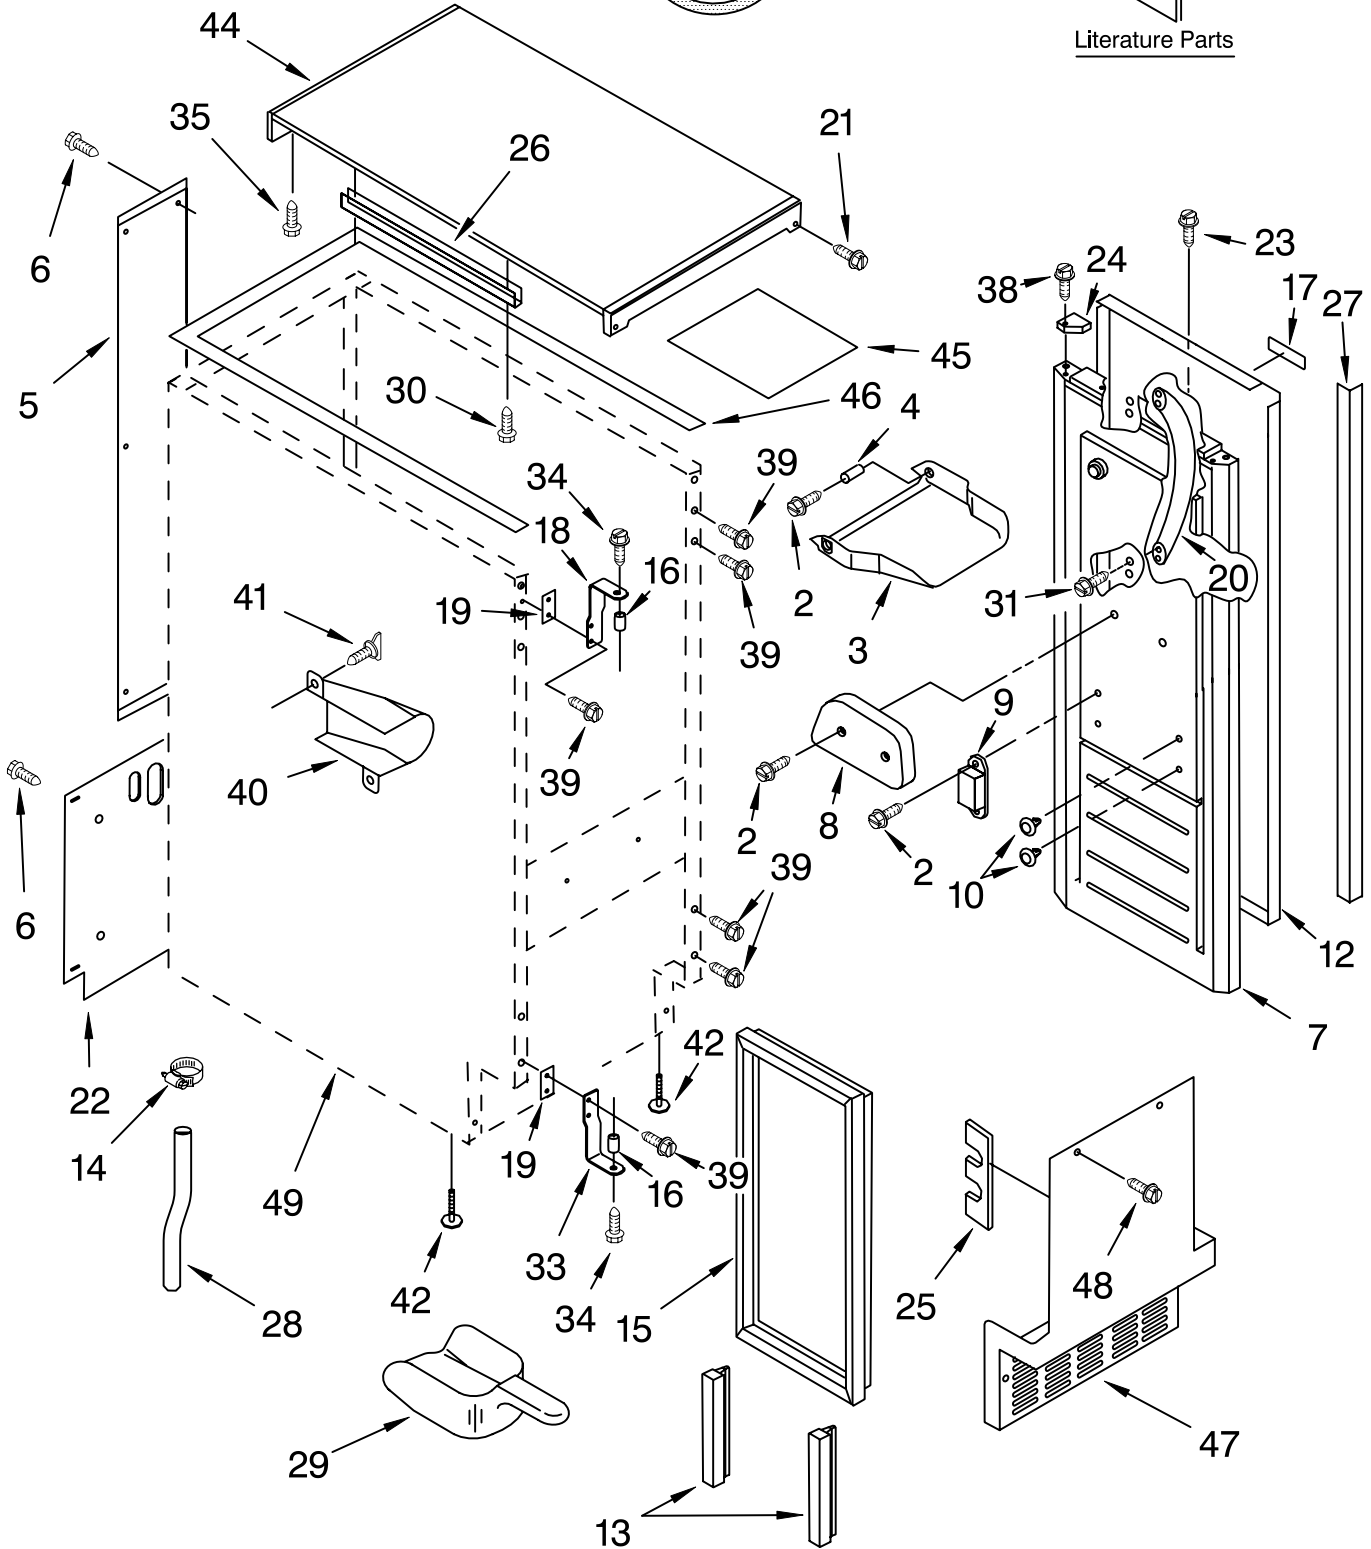

CABINET LINER AND DOOR PARTS

For Models: KUIS155HLS2
(STAINLESS STEEL)

ICE CUBE
MAKER

KitchenAid

FOR ORDERING INFORMATION REFER TO PARTS PRICE LIST

CABINET LINER AND DOOR PARTS

For Models: KUIS155HLS2
(STAINLESS STEEL)

Illus. No.	Part No.	DESCRIPTION	Illus. No.	Part No.	DESCRIPTION	Illus. No.	Part No.	DESCRIPTION
1		Literature Parts	24		Filler, Endcap			
	LIT2208355	Use & Care Guide		2185655B	Left Side			Parts Not Illustrated and Optional Parts (Not Included)
	LIT2208560	Service & Wiring Sheet		2185656B	Right Side			
2	3400886	Screw 8-18 X 1 1/4	25	2185756	Pad, Foam			
3	2185742	Bin, Door	26	2185691	Channel, Wiring			
4	2185678	Spacer	27	2185964	Grommet, Edge Guard (2)		8171307	Cleaner, Icemaker
5	2185575	Cover, Wiring	28	2185989	Tube, Drain		503695	Sealer, Cork (1/4 Pound)
6	489442	Screw	29	585158	Scoop		797403	Cement, Insulation (1 Oz.)
7	2932800B	Door	30	3400884	Screw 8-18 X 5/8		505587	Sealer, Mastic (1 Qt.)
8	2185695	Cam, Door	31	3400037	Screw 10-32 X 3/8		212643	Sealer, Gum (22 Pcs. 3/16" x 7")
9	2185991	Assembly, Magnetic Catch	33	2185711	Hinge, Bottom		479976	Kit, Insulation (5 Pcs. 3" x 24" x 48")
10	2189000	Plug, Hole	34	2185712	Pin, Hinge		978025	Valve, Access (1/4")
12	2185962	Wrap, Door	35	489048	Screw, Ground 8-32 X 1/2		978026	Valve, Access (5/16")
13	2185777	Gasket, Bottom	38	348689	Screw 8-18 X 3/4		978027	Valve, Access (3/8")
14	489503	Clamp	39	489423	Screw 10-32X11/16		978028	Valve, Access (1/2")
15	2185776	Gasket, Door	40	2185927	Holder, Scoop		978029	Valve, Access (5/8")
16	2185640	Sleeve, Hinge	41	681534	Thumbscrew		978030	Valve, Access (3/4")
17	2185968	Nameplate	42	3376439	Leg, Leveler			
18	2185710	Hinge, Top	44	2929700B	Top			
19	2185709	Shim, Hinge	45	2185690	Shield, Electrical			
20	2181223	Handle, Door	46	2185645	Gasket, Top Panel			
21		Screw 8-18 X 1/2	47	2185571B	Grill, Front			
	8281138	Front	48	489474	Screw 8-18 X 1			
	3400887	Rear	49		Cabinet & Liner (NOT SERVICED)			
22	2185730	Assembly, Unit Cover						
23	3400887	Screw 8-18X1/2 (4)						

FOR ORDERING INFORMATION REFER TO PARTS PRICE LIST